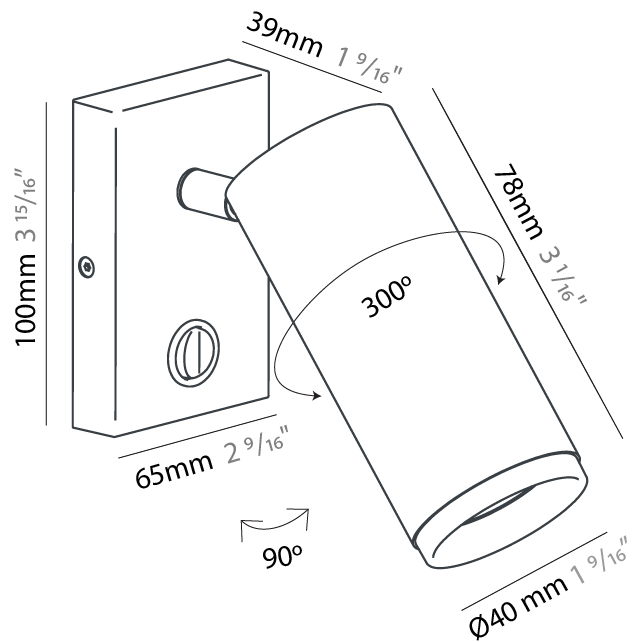

PROJECT	
TYPE	
SPECIFIER	
QUANTITY	
DATE	

HAUL - WALL SURFACE

D93203R9-

base number Finish Options

1. To build a product code in our configurator select the specify button on the base model # product page
2. To build a manual product code on this datasheet choose from the options listed below in blue font and add the suffix to the base model #

GENERAL

Series: Haul
Subseries: Haul - Wall
Partner: Milan
Division: Design
Installation: Surface
Product Type: Wall Surface
Mounting Location: Wall
Light Distribution: Adjustable

PHYSICAL

Shape: Cylinder
Diameter (mm): 40
Diameter (in): 1 ⁹/₁₆
Length (mm): 65
Length (in): 2 ⁹/₁₆
Height (mm): 100
Height (in): 3 ¹⁵/₁₆
Extension (mm): 78
Extension (in): 3 ¹/₁₆
Fixture Finish: MWL / MBQ
Fixture Material: Extruded Aluminum

ELECTRICAL

Lamp Type: LED
Input Wattage (W): 5
Dimming: Electronic Low Voltage Dimming
Input Voltage (V): 120Vac Direct Line

LED

Number of LEDs: 1
Color Temperature (°K): 3000
Max. Delivered Lumen (lm): 500
CRI: >90 CRI
Lamp Life (hrs): 50000

OPTICAL

Beam Angle: 35
Adjustability: Rotational 300°; Tilt 90°

RATINGS AND CERTIFICATIONS

Certified By: Certified for North American Standards
IP rating: IP20